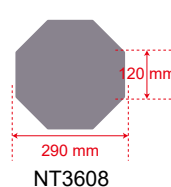

Available Models

**Customised Designs
Are Welcome**

NT3608