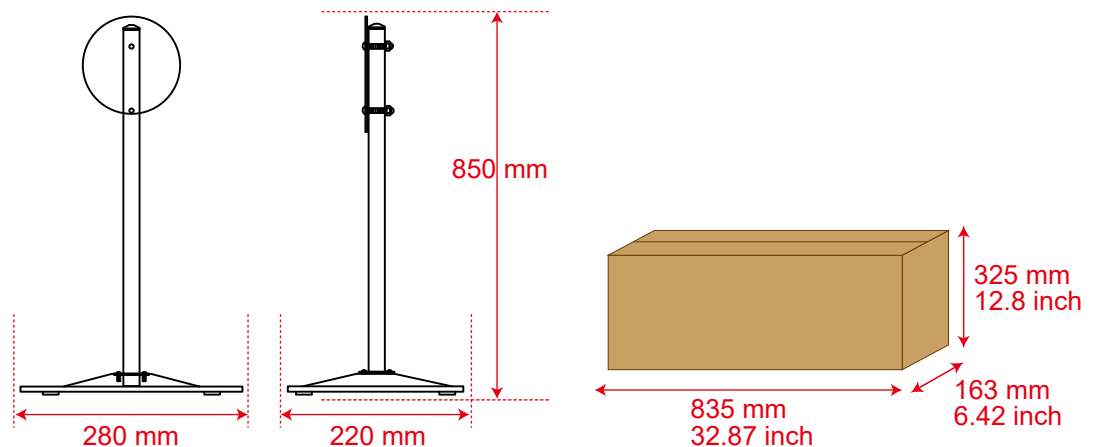

Item No.: NT3600

Description: Educational Metal Road Signs

Dimension: 280(L) x 220(W) x 850(H) mm

11.02(L) x 8.66(W) x 33.46(H) inch

Carton Size: 835(L) x 163(W) x 325(H) mm \approx 0.0442 m³

32.87(L) x 6.42(W) x 12.8(H) inch \approx 1.56 ft³

Net Weight: 1.5 KGS

Case Pack: 5 PCS per CTN

Age: 3+

Available Models

NT3602201
No Entry

NT3602202
No Turn

NT3602203
No Parking

NT3602204
Go