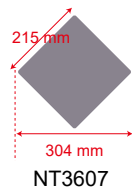

Available Models

**Customised Designs
Are Welcome**

NT3607