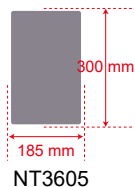

Item No.: NT3600

Description: Educational Metal Road Signs

Dimension: 280(L) x 220(W) x 850(H) mm

11.02(L) x 8.66(W) x 33.46(H) inch

Carton Size: 835(L) x 163(W) x 325(H) mm \approx 0.0442 m³

32.87(L) x 6.42(W) x 12.8(H) inch \approx 1.56 ft³

NT3607701
Traffic Lights

NT3607702
Two Way

NT3608801
Stop

**Customised Designs
Are Welcome**

NT3602

NT3603

NT3604

NT3605