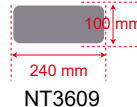

Available Models

**Customised Designs
Are Welcome**

NT3609