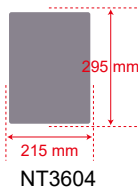

Item No.: NT3600

Description: Educational Metal Road Signs

Dimension: 280(L) x 220(W) x 850(H) mm

11.02(L) x 8.66(W) x 33.46(H) inch

Carton Size: 835(L) x 163(W) x 325(H) mm \approx 0.0442 m³

32.87(L) x 6.42(W) x 12.8(H) inch \approx 1.56 ft³

NT3607701
Traffic Lights

NT3607702
Two Way

NT3608801
Stop

**Customised Designs
Are Welcome**

NT3602

NT3603

NT3604

NT3605